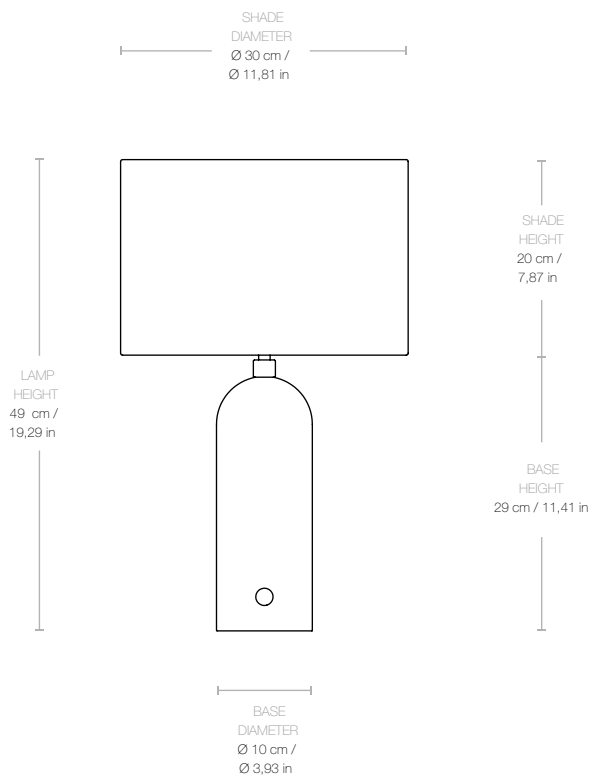

Gravity Table Lamp - Small, EU

Designed by Space Copenhagen - 2018

ITEM NUMBER		
	Gravity Table Lamp - Small (Base: Blackened Steel, Shade: White)	10012332
	Gravity Table Lamp - Small (Base: Blackened Steel, Shade: Canvas)	10012333
	Gravity Table Lamp - Small (Base: Black Marble, Shade: White)	10012339
	Gravity Table Lamp - Small (Base: Black Marble, Shade: Canvas)	10012338
	Gravity Table Lamp - Small (Base: Grey Marble, Shade: White)	10012344
	Gravity Table Lamp - Small (Base: Grey Marble, Shade: Canvas)	10012345
	Gravity Table Lamp - Small (Base: White Marble, Shade: White)	10012351
	Gravity Table Lamp - Small (Base: White Marble, Shade: Canvas)	10012350

DESCRIPTION

The Gravity Collection designed by Space Copenhagen, consisting of two table lamps, a floor lamp, two pendants and now also two wall lamps is aesthetically contrasting strength and fragility. Taking its name from the lamp's distinctive balance between the anchoring of the heavy, cylindrical base and the lightweight, airy shade, it beautifully merges into a sculptural whole. Blending understated elegance, clean functionality and effortless in its own succinct and simple way, the Gravity Lamp gives an ambient and subtle light display and creates different moods and expressions depending on the choice of size and combination of materiality.

Black Textile

MATERIALS

Metal, Textile, Marble

Dimensions

LAMP WIDTH	30 cm
LAMP DEPTH	30 cm
LAMP HEIGHT	49 cm
SHADE DIAMETER	Ø 30 cm
SHADE HEIGHT	20 cm
BASE DIAMETER	Ø 10 cm
BASE HEIGHT	29 cm
CORD LENGTH	200 cm

Weight

TOTAL WEIGHT	2,5 kg
--------------	--------

Packaging

NUMBER OF PARCELS	1
PACKAGING LENGTH	52 cm
PACKAGING WIDTH	37 cm
PACKAGING HEIGHT	17 cm
PACKAGING WEIGHT	1 kg
GROSS WEIGHT	3,5 kg

Electrical Specifications